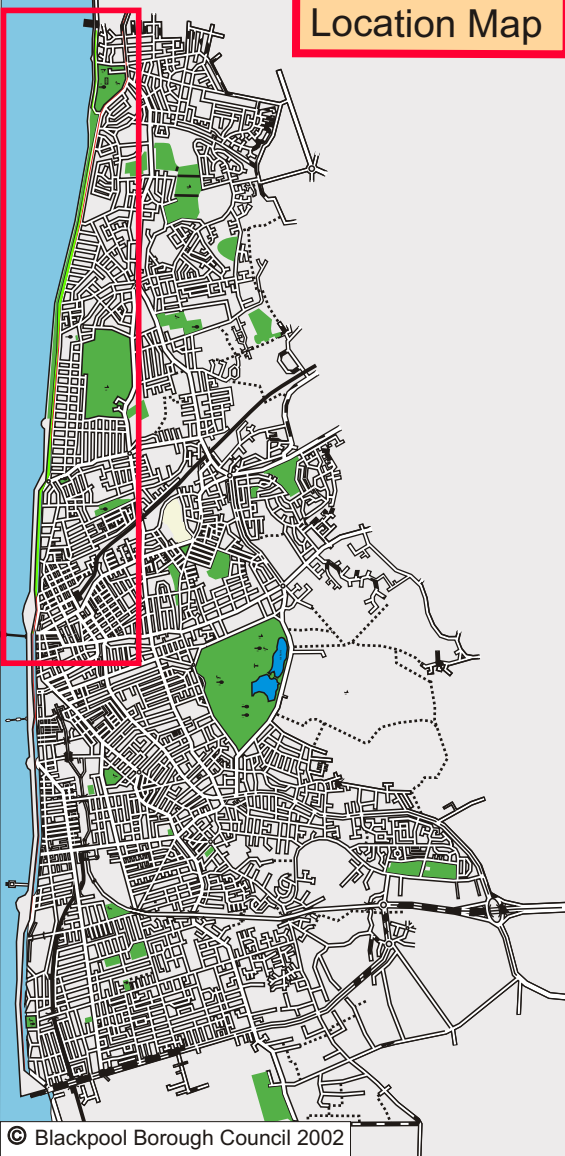

## Location Map

## LEGEND

- Cycle Route
- Tramway
- A 584 Promenade
- Coastline
- Sunken Gardens
- Borough Boundary
- Access point to Cycle Way
- Cycle parking points
- Lift to Lower Walk
- Cenotaph
- Anchorsholme Park
- Public Toilets
- Colonnades

## CYCLING GUIDE

### EXAMPLES OF SIGNS USED ON THIS CYCLEWAY

Route Recommended for Pedal Cycles

Indicates a break in the Cycle path- (Please follow arrows at these locations to rejoin route)