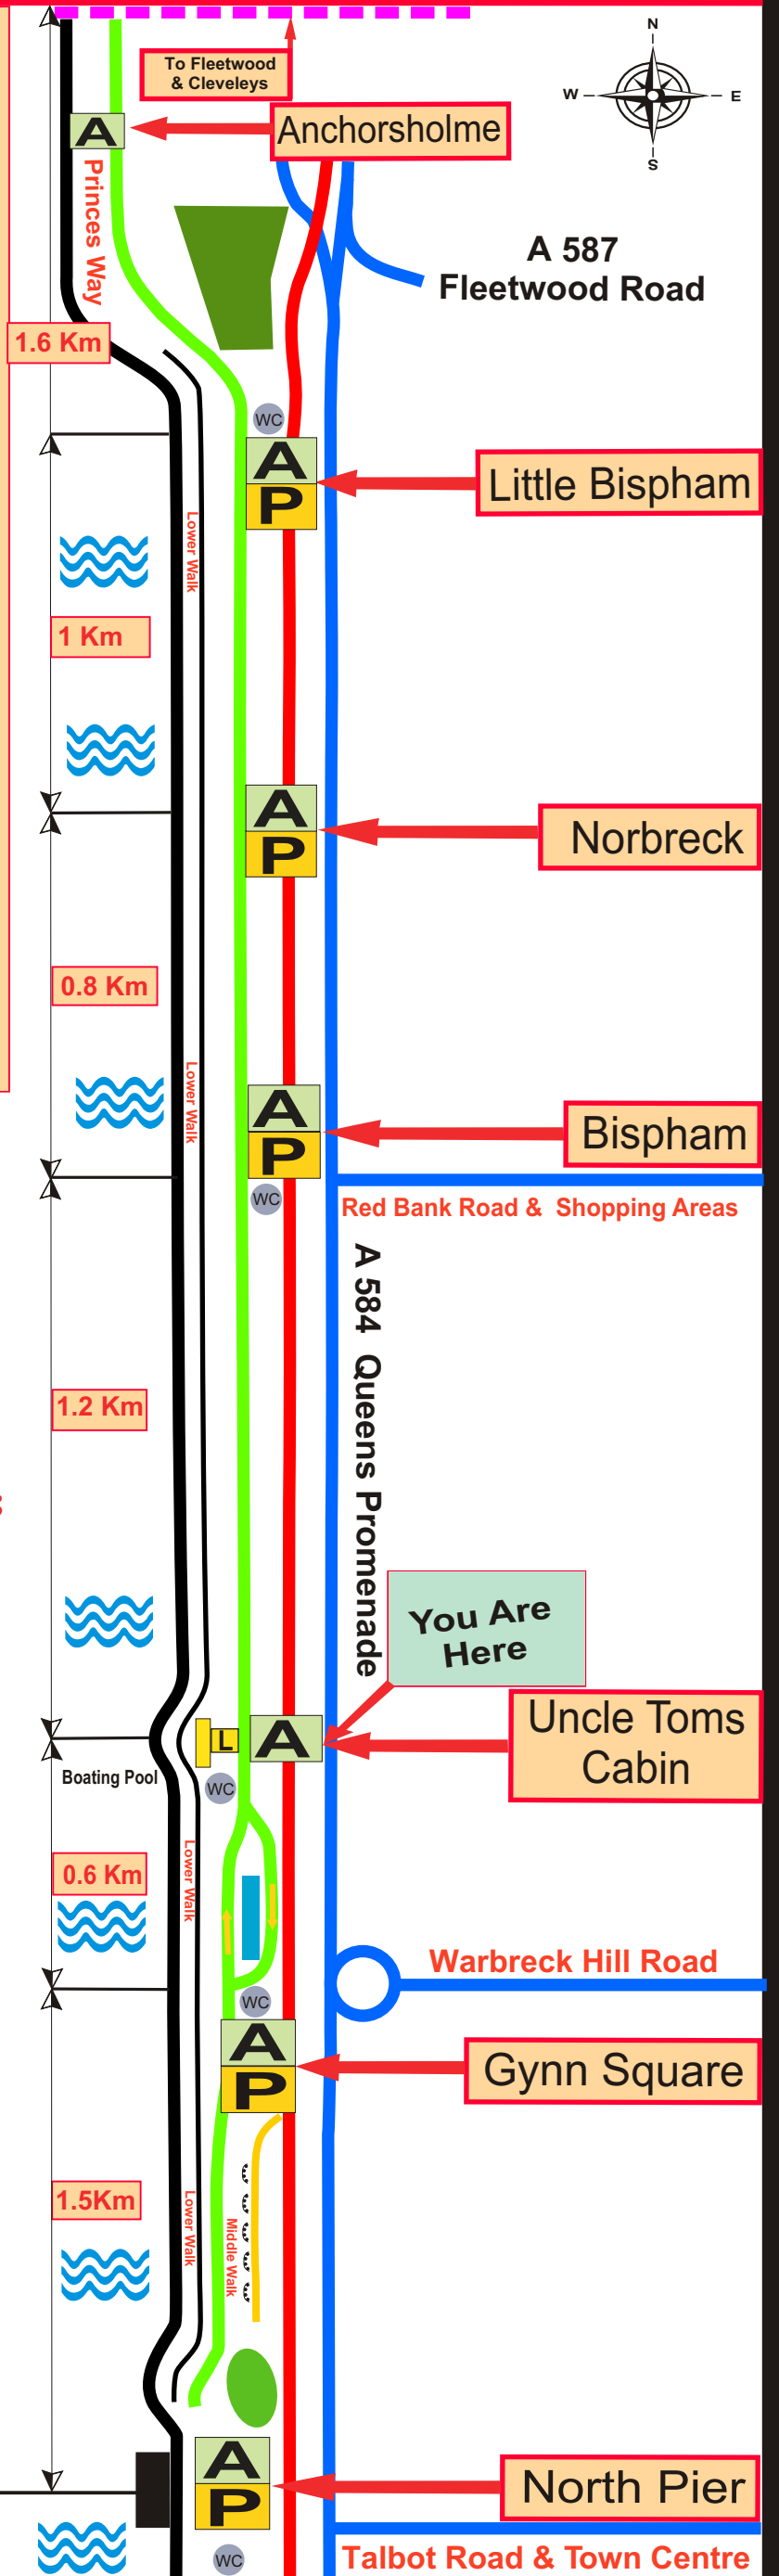

## Location Map

## LEGEND

- Cycle Route
- Tramway
- A 584 Promenade
- Coastline
- Sunken Gardens
- Borough Boundary
- Access point to Cycle Way
- Cycle parking points
- Lift to Lower Walk
- Cenotaph
- Anchorsholme Park
- Public Toilets
- Colonnades

### EXAMPLES OF SIGNS USED ON THIS CYCLEWAY

Route Recommended for Pedal Cycles

Indicates a break in the Cycle path- (Please follow arrows at these locations to rejoin route)