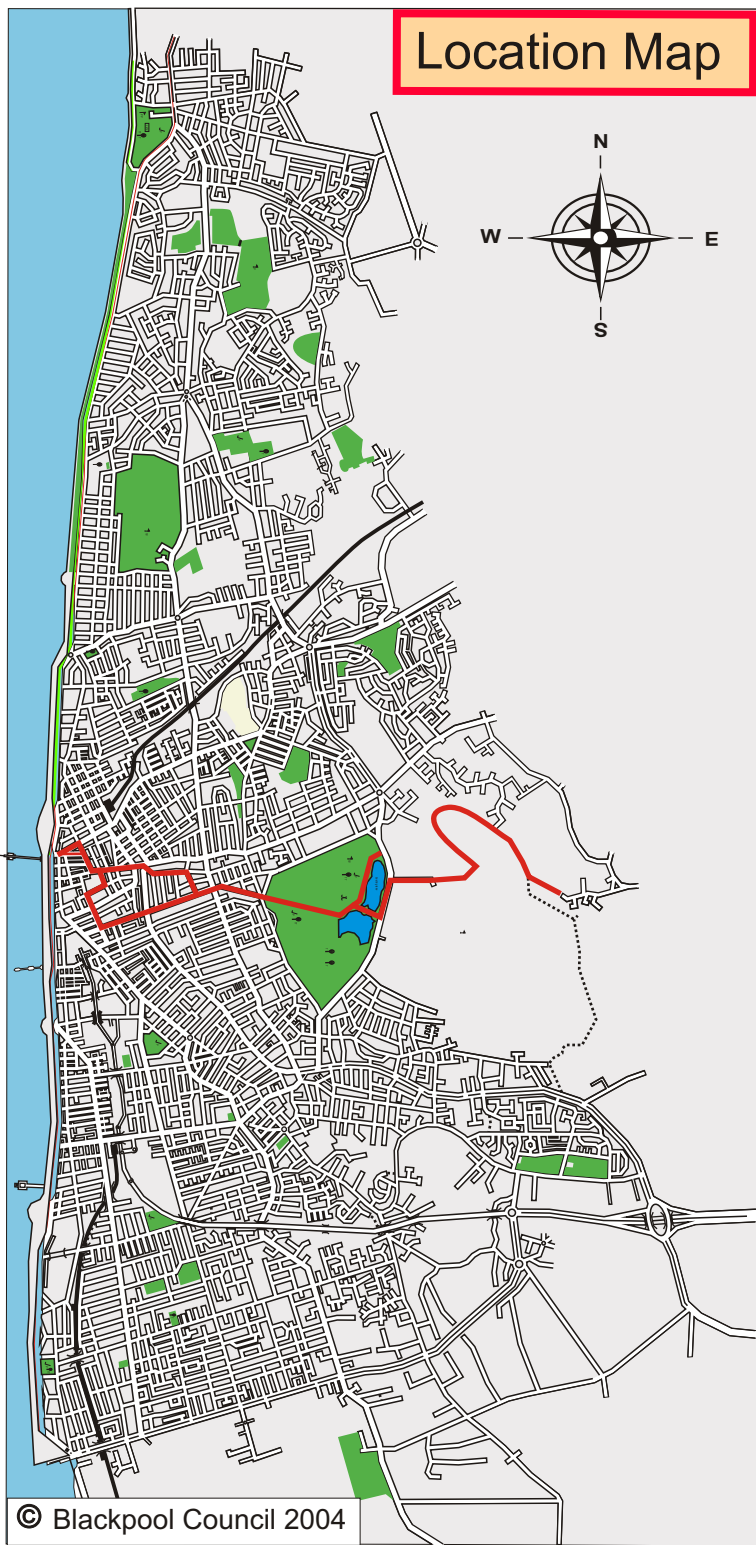

TALBOT SQUARE TO STAINING

No 62

Location Map

LEGEND

- Cycle Route
 - Access point to Cycle Route
 - Cycle parking points
 - Public Toilets
- Distances of Cycle Route**
- Stanley Park to Staining 2.9km
 - Stanley Park to Town Centre 4.2km

2004-2005
Benefits Administration

Blackpool Council
BUILDING A BETTER COMMUNITY FOR ALL

Whitegate Drive CYCLING GUIDE

- Please:
- Be aware of and courteous to other users
- Wear helmets and suitably bright protective clothing
- Use lights at dusk & during hours of darkness
- Follow signs and markings
- Take care when crossing the tramway
- Follow the Highway Code

EXAMPLES OF SIGNS USED ON THIS CYCLEWAY

Route Recommended for Pedal Cycles

Indicates a break in the Cycle path- (Please follow arrows at these locations to rejoin route)

Road Safety